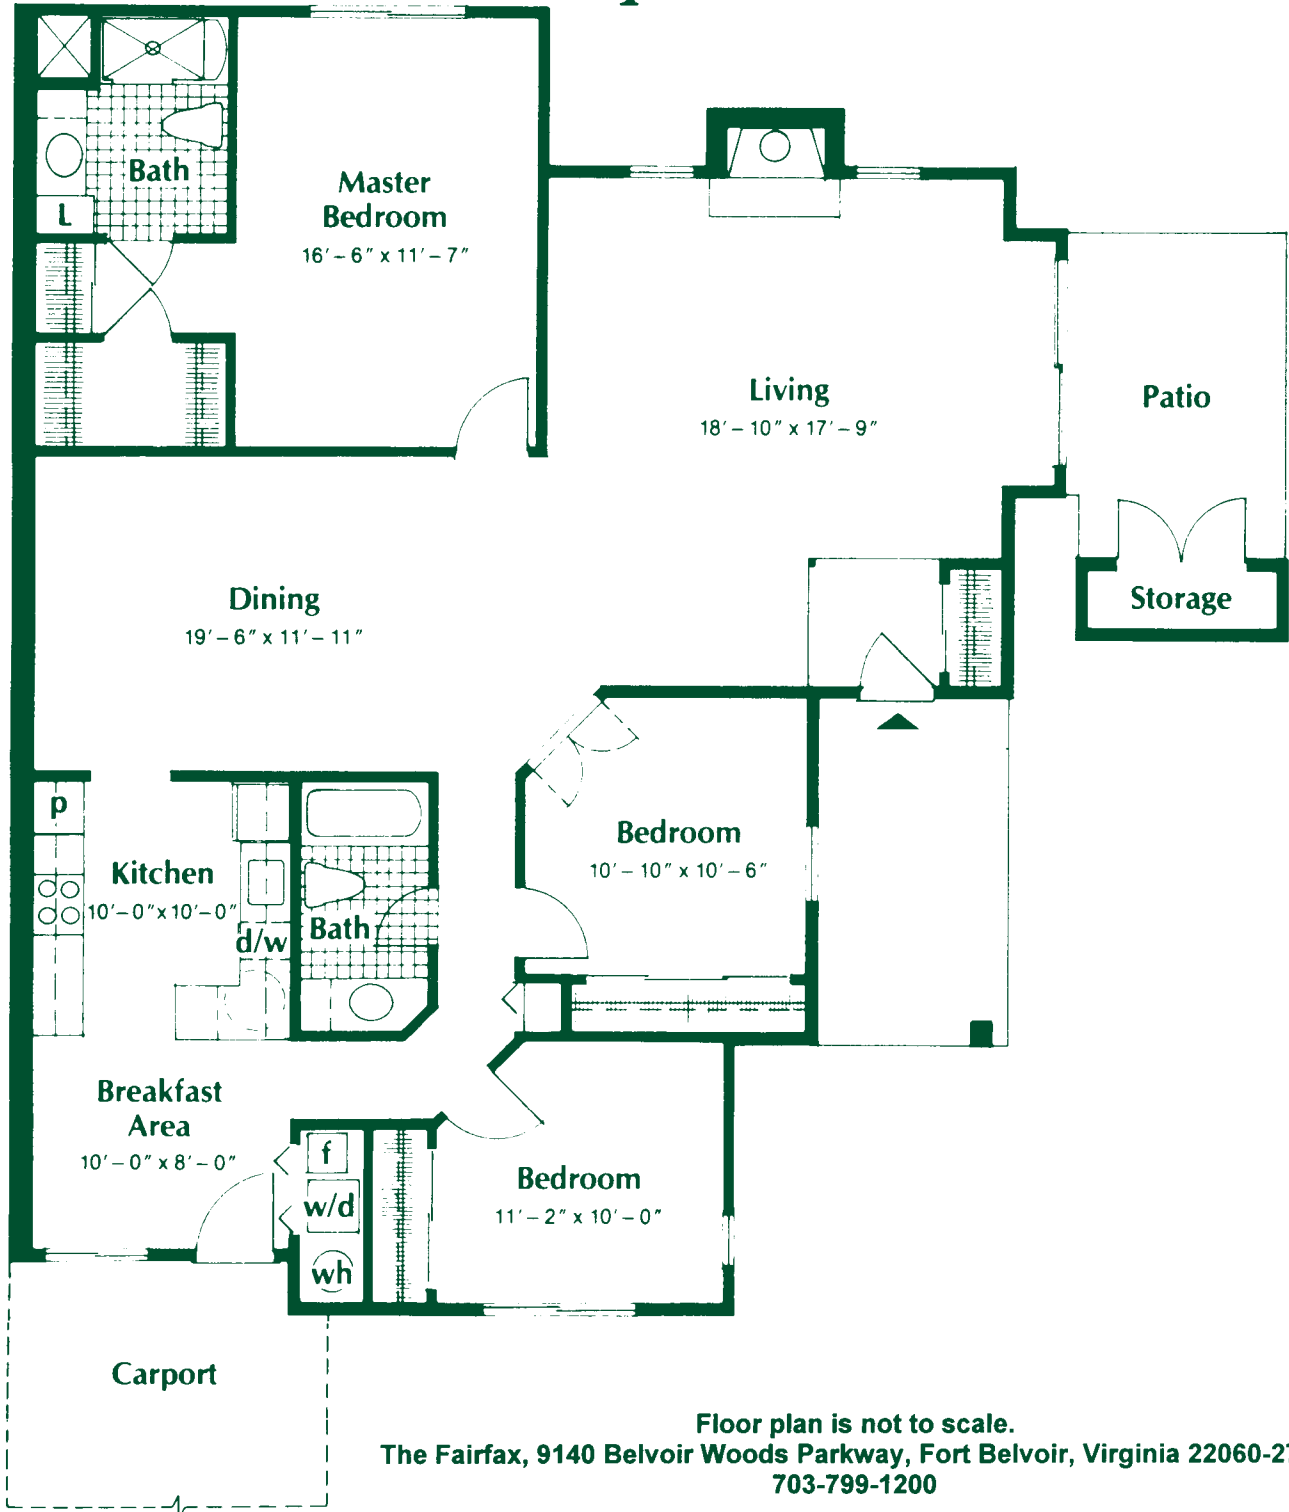

## Plan N – Three Bedrooms/Two Baths 1,500 Square Feet

Floor plan is not to scale.

The Fairfax, 9140 Belvoir Woods Parkway, Fort Belvoir, Virginia 22060-2703  
703-799-1200

# The Fairfax

Plan P - Cottage

Two Bedrooms/  
Two Baths

1,140 Square Feet

Floor plan is not to scale.

The Fairfax, 9140 Belvoir Woods Parkway, Fort Belvoir, Virginia 22060-2703  
703-799-1200

# The Fairfax

Plan R – Cottage  
Two Bedrooms/  
Two Baths/  
Den

1,358 Square Feet

Floor plan is not to scale.

The Fairfax, 9140 Belvoir Woods Parkway, Fort Belvoir, Virginia 22060-2703  
703-799-1200

## Plan S – Cottage Three Bedrooms/Two Baths 1,527 Square Feet

Floor plan is not to scale.

The Fairfax, 9140 Belvoir Woods Parkway, Fort Belvoir, Virginia 22060-2703  
703-799-1200