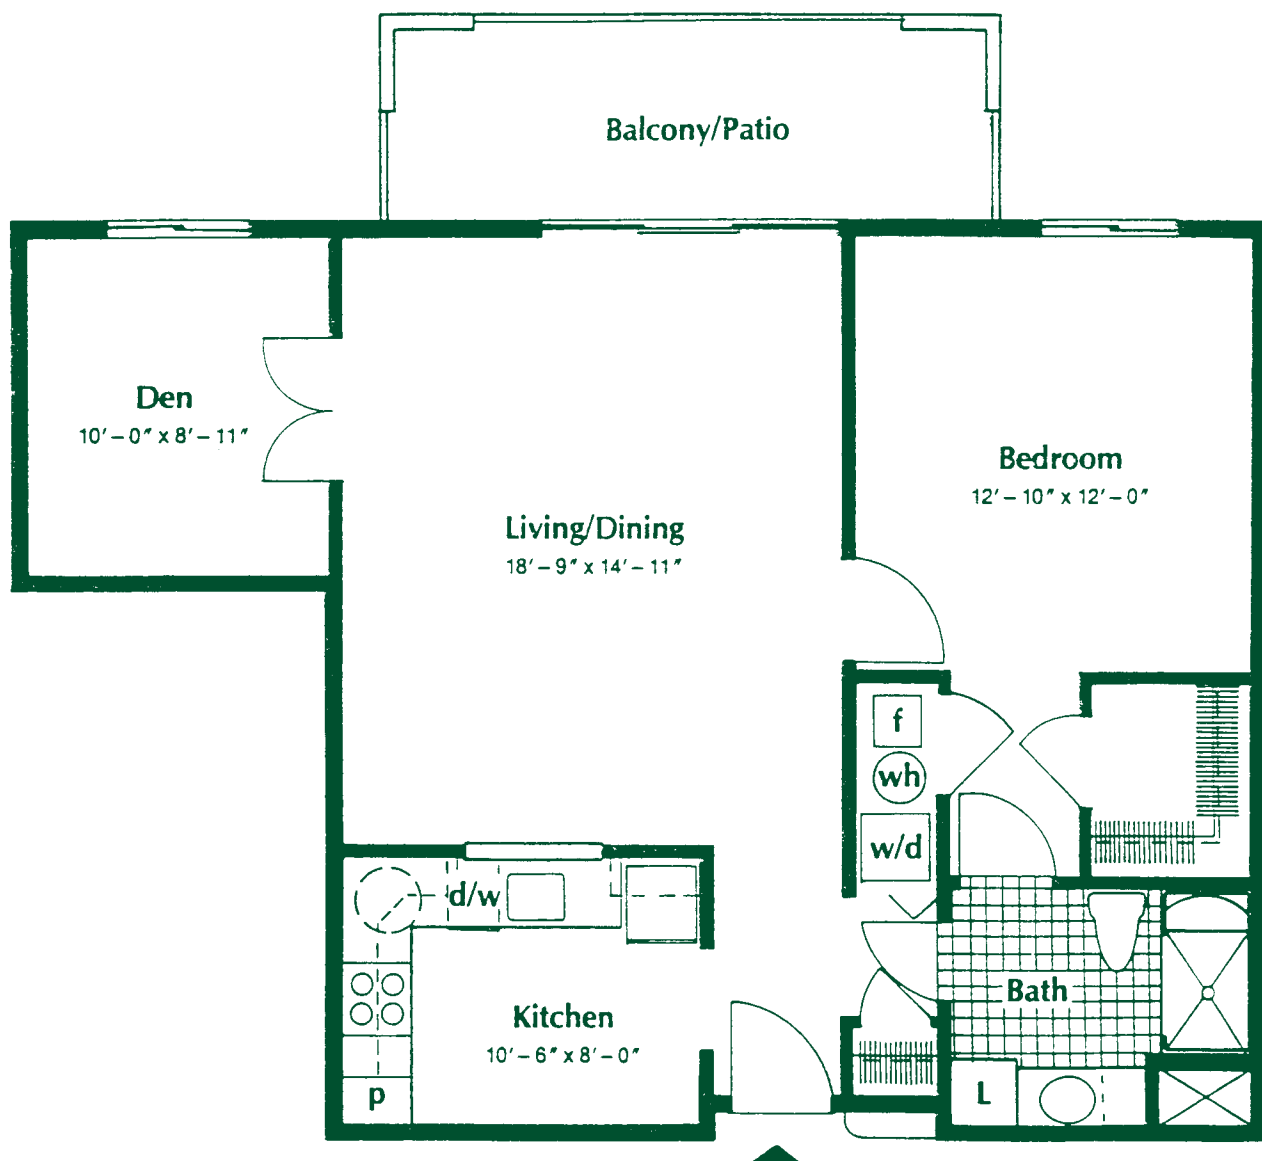

## Plan C – One Bedroom/One Bath 887 Square Feet

Floor plan is not to scale.

The Fairfax, 9140 Belvoir Woods Parkway, Fort Belvoir, Virginia 22060-2703  
703-799-1200

## Plan D – One Bedroom/One Bath 816 Square Feet

Floor plan is not to scale.

The Fairfax, 9140 Belvoir Woods Parkway, Fort Belvoir, Virginia 22060-2703  
703-799-1200