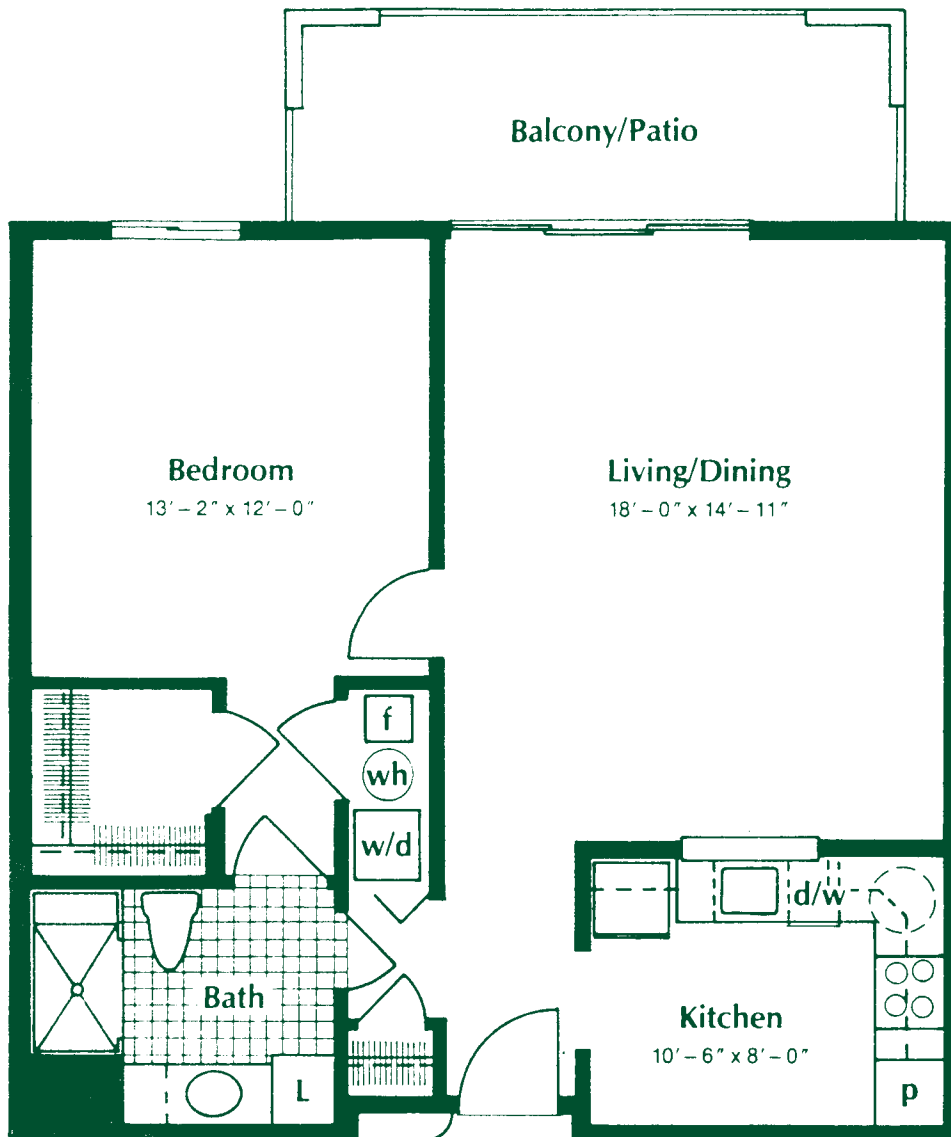

## Plan A - One Bedroom/One Bath 605 Square Feet

Floor plan is not to scale.

The Fairfax, 9140 Belvoir Woods Parkway, Fort Belvoir, Virginia 22060-2703  
703-799-1200

## Plan B – One Bedroom/One Bath 722 Square Feet

Floor plan is not to scale.

The Fairfax, 9140 Belvoir Woods Parkway, Fort Belvoir, Virginia 22060-2703  
703-799-1200