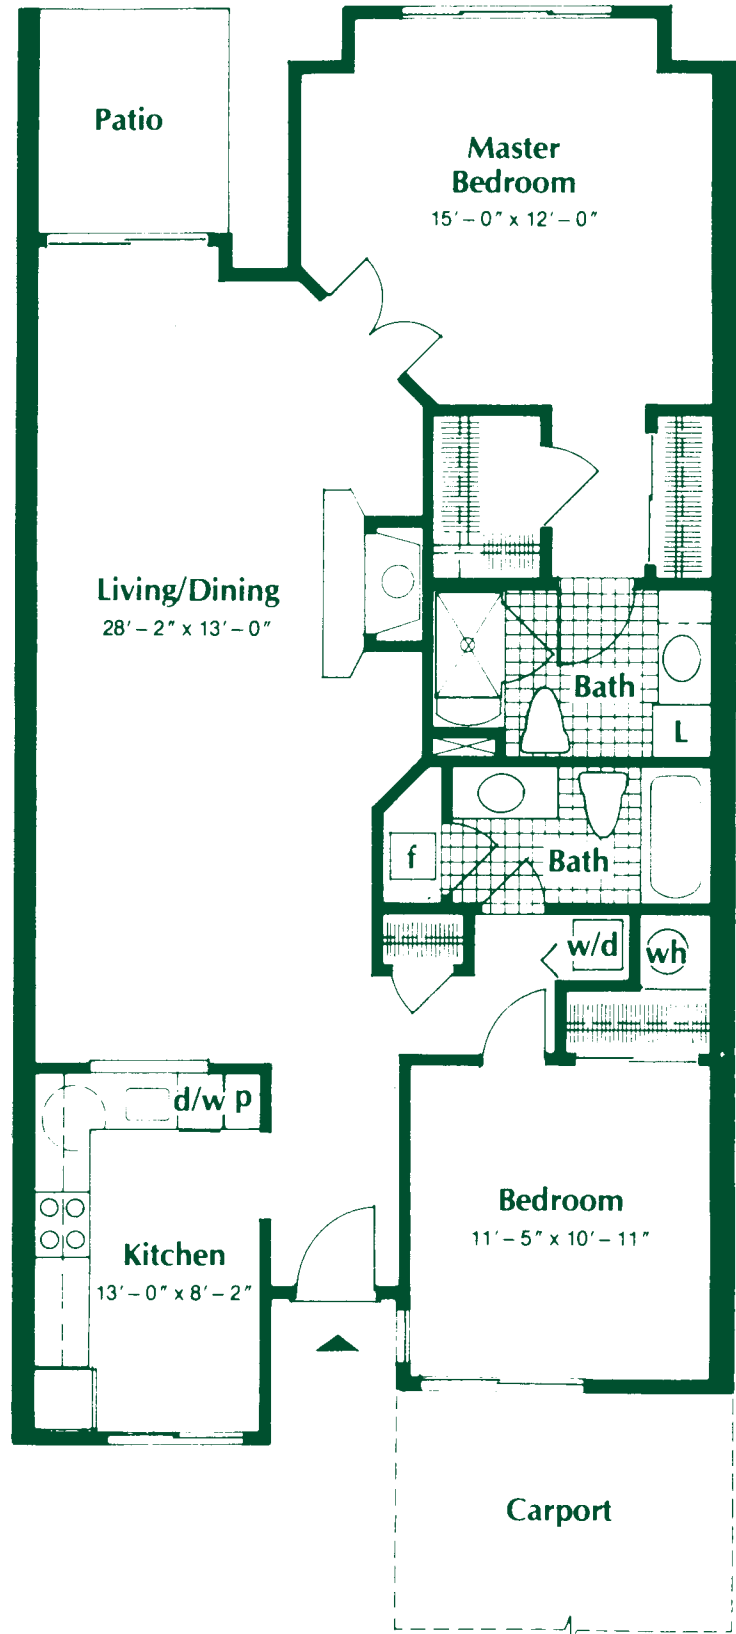

## Plan M - Two Bedrooms/ Two Baths/Den 1,402 Square Feet

Floor plan is not to scale.

The Fairfax, 9140 Belvoir Woods Parkway, Fort Belvoir, Virginia 22060-2703  
703-799-1200

## Plan N – Three Bedrooms/Two Baths 1,500 Square Feet

Floor plan is not to scale.

The Fairfax, 9140 Belvoir Woods Parkway, Fort Belvoir, Virginia 22060-2703  
703-799-1200

# The Fairfax

Plan P - Cottage

Two Bedrooms/  
Two Baths

1,140 Square Feet

Floor plan is not to scale.

The Fairfax, 9140 Belvoir Woods Parkway, Fort Belvoir, Virginia 22060-2703  
703-799-1200

# The Fairfax

Plan R – Cottage  
Two Bedrooms/  
Two Baths/  
Den

1,358 Square Feet

Floor plan is not to scale.

The Fairfax, 9140 Belvoir Woods Parkway, Fort Belvoir, Virginia 22060-2703  
703-799-1200