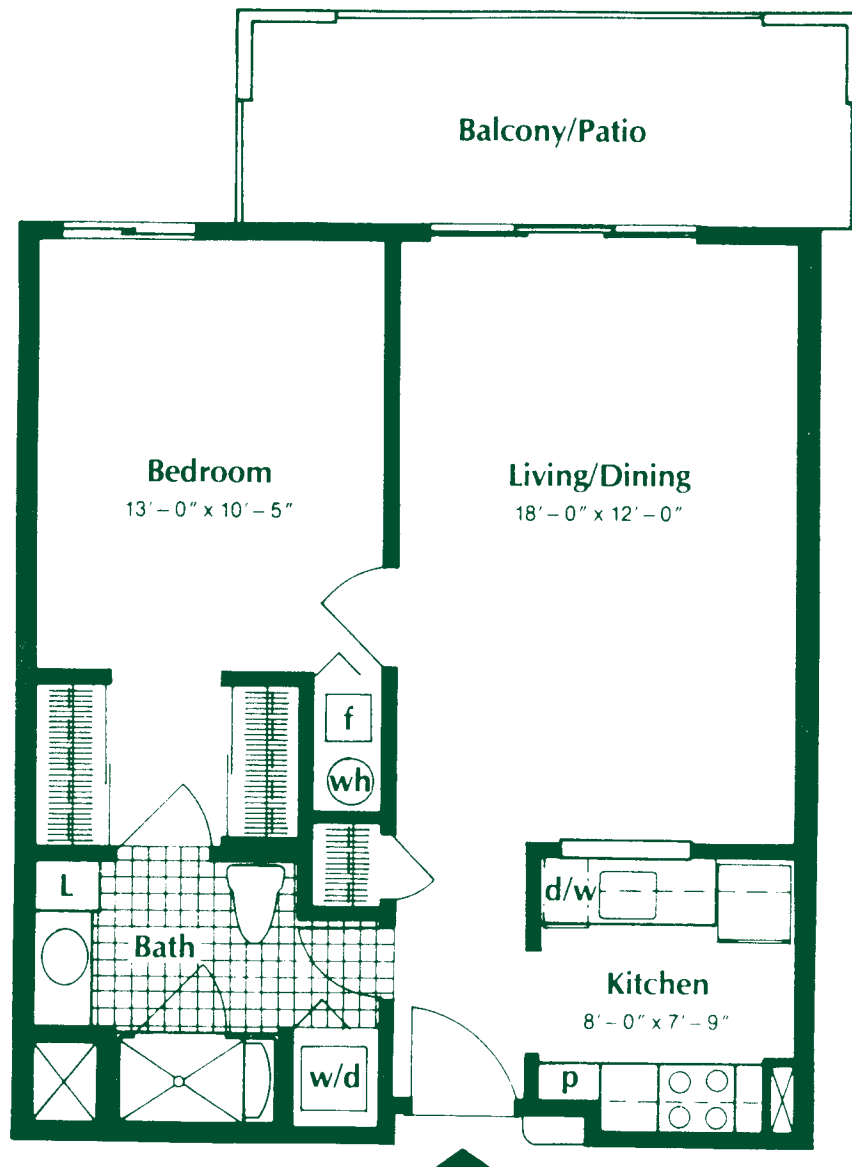

## Plan A - One Bedroom/One Bath 605 Square Feet

Floor plan is not to scale.

The Fairfax, 9140 Belvoir Woods Parkway, Fort Belvoir, Virginia 22060-2703  
703-799-1200

## Plan B – One Bedroom/One Bath 722 Square Feet

Floor plan is not to scale.

The Fairfax, 9140 Belvoir Woods Parkway, Fort Belvoir, Virginia 22060-2703  
703-799-1200