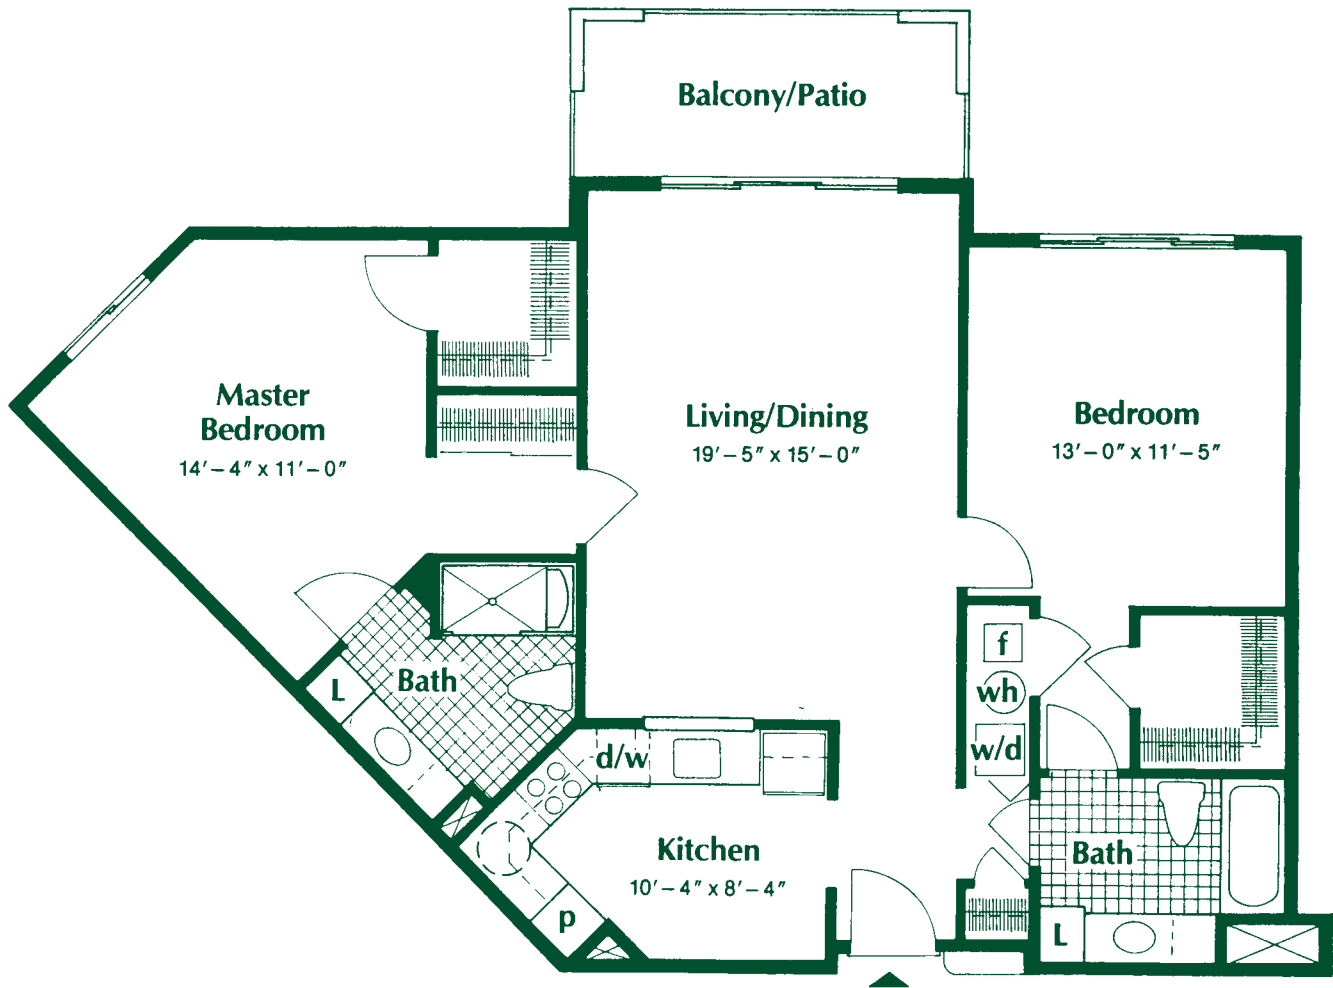

## Plan E – Two Bedrooms/Two Baths 890 Square Feet

Floor plan is not to scale.

The Fairfax, 9140 Belvoir Woods Parkway, Fort Belvoir, Virginia 22060-2703  
703-799-1200

## Plan F - Two Bedrooms/Two Baths 1,010 Square Feet

Floor plan is not to scale.

The Fairfax, 9140 Belvoir Woods Parkway, Fort Belvoir, Virginia 22060-2703  
703-799-1200