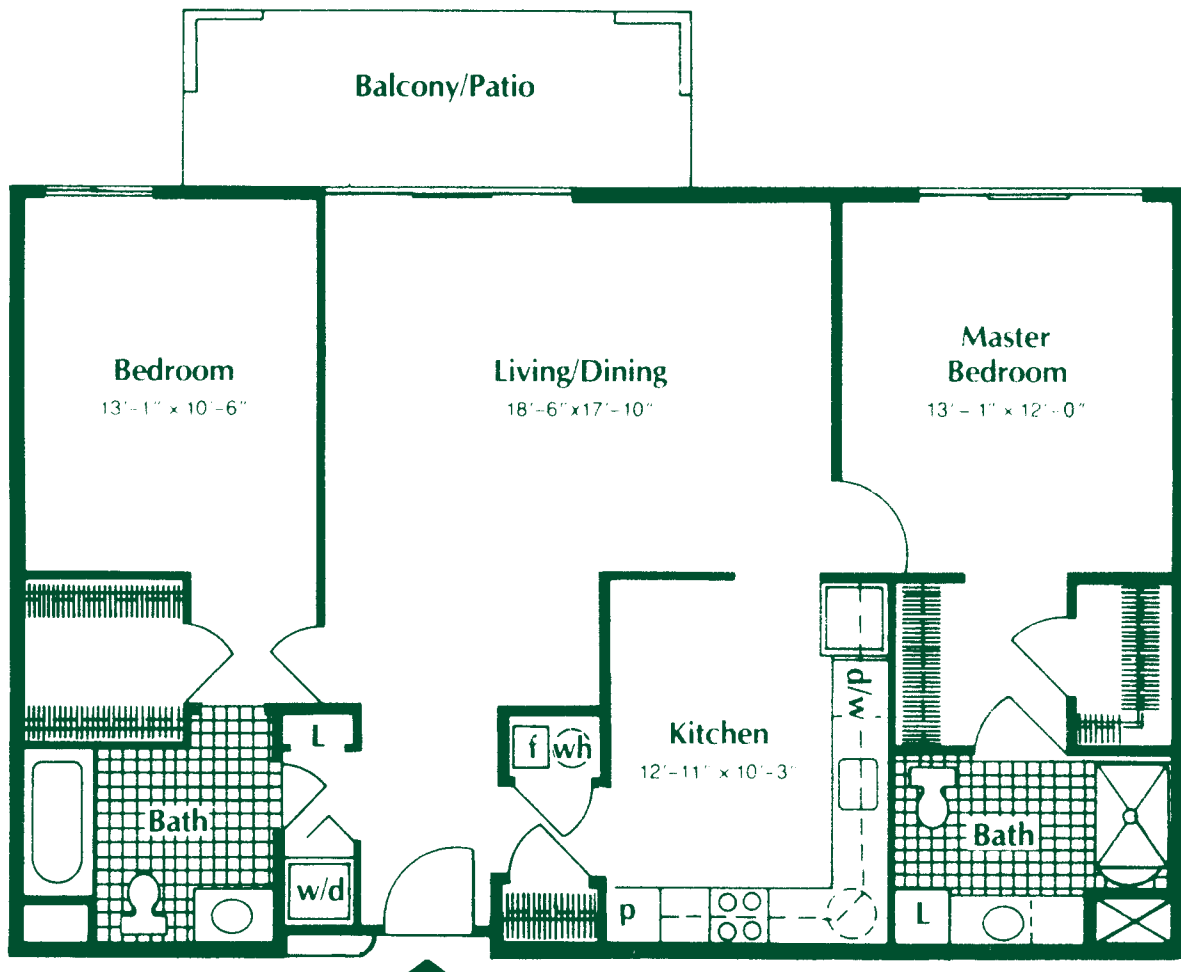

## Plan F - Two Bedrooms/Two Baths 1,010 Square Feet

Floor plan is not to scale.

The Fairfax, 9140 Belvoir Woods Parkway, Fort Belvoir, Virginia 22060-2703  
703-799-1200

## Plan G – Two Bedrooms/Two Baths 1,109 Square Feet

Floor plan is not to scale.

The Fairfax, 9140 Belvoir Woods Parkway, Fort Belvoir, Virginia 22060-2703  
703-799-1200