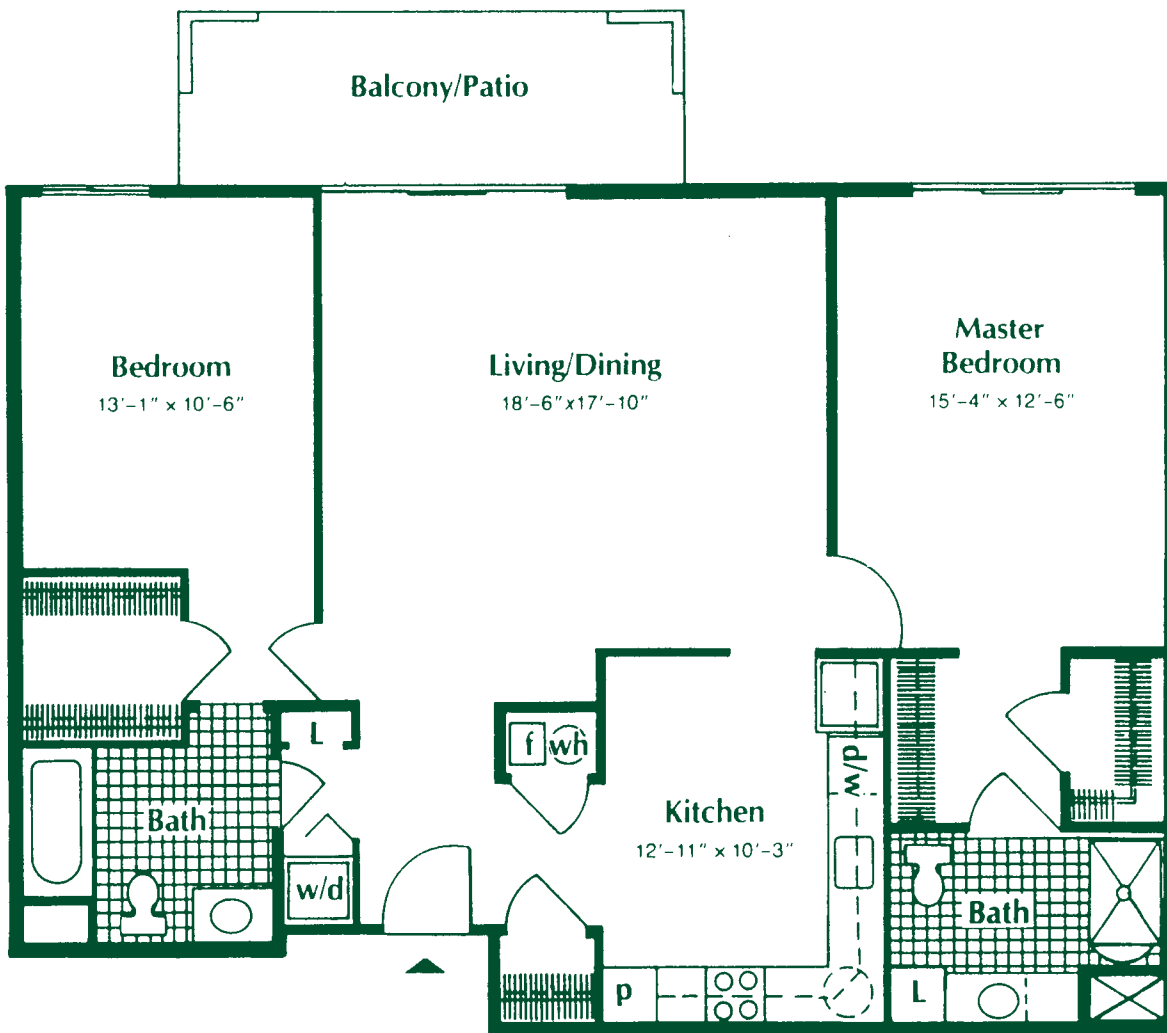

## Plan F - Two Bedrooms/Two Baths 1,010 Square Feet

Floor plan is not to scale.

The Fairfax, 9140 Belvoir Woods Parkway, Fort Belvoir, Virginia 22060-2703  
703-799-1200

## Plan G – Two Bedrooms/Two Baths 1,109 Square Feet

Floor plan is not to scale.

The Fairfax, 9140 Belvoir Woods Parkway, Fort Belvoir, Virginia 22060-2703  
703-799-1200

## Plan G-1 - Two Bedrooms/Two Baths 1,175 Square Feet

Floor plan is not to scale.

The Fairfax, 9140 Belvoir Woods Parkway, Fort Belvoir, Virginia 22060-2703  
703-799-1200