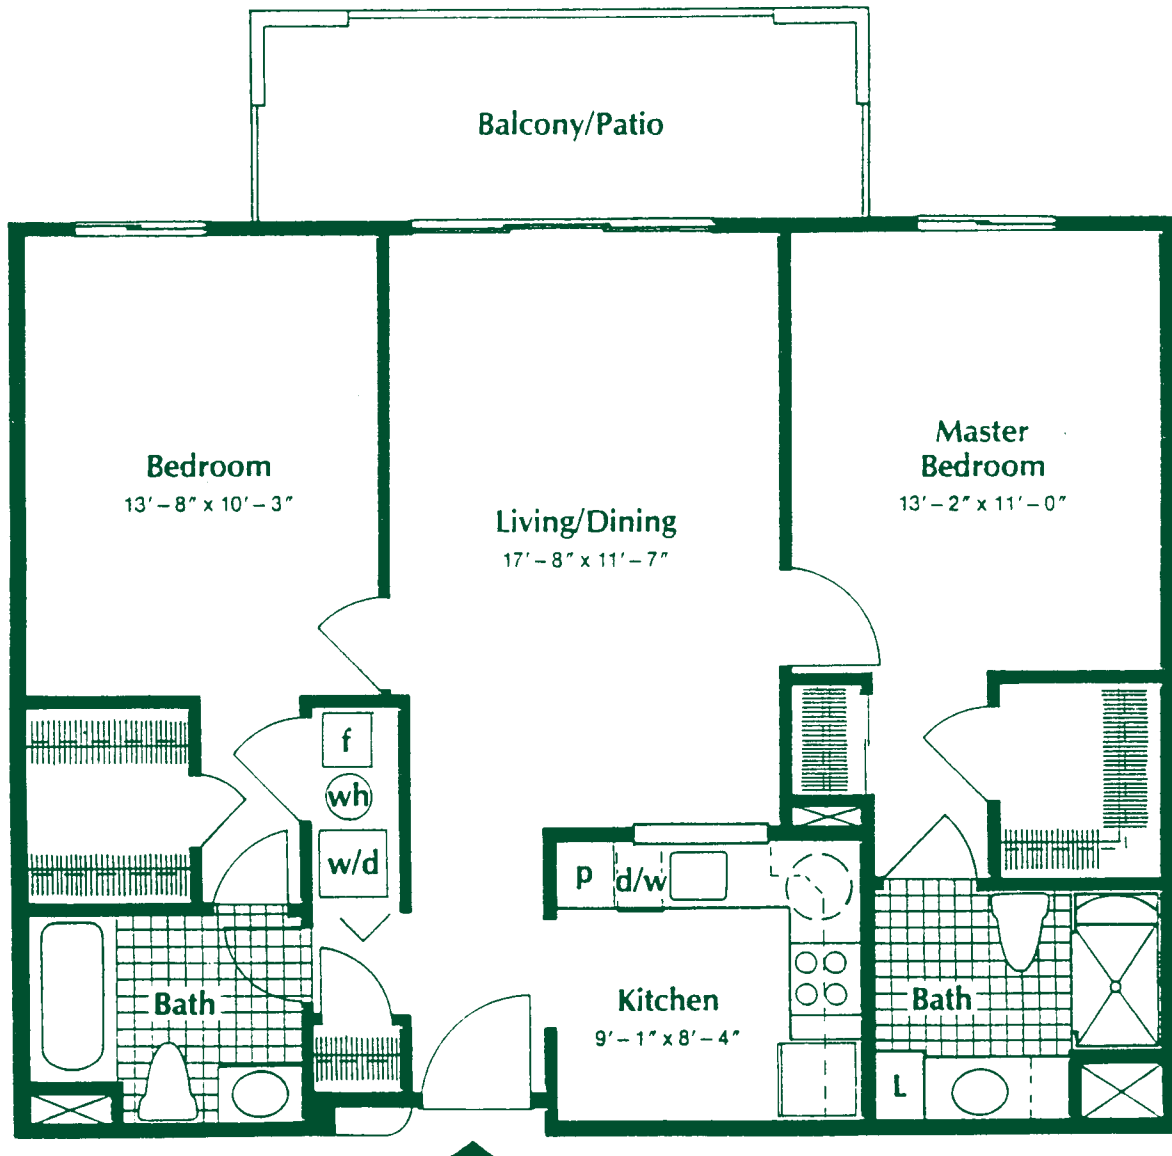

## Plan D – One Bedroom/One Bath 816 Square Feet

Floor plan is not to scale.

The Fairfax, 9140 Belvoir Woods Parkway, Fort Belvoir, Virginia 22060-2703  
703-799-1200

## Plan E – Two Bedrooms/Two Baths 890 Square Feet

Floor plan is not to scale.

The Fairfax, 9140 Belvoir Woods Parkway, Fort Belvoir, Virginia 22060-2703  
703-799-1200