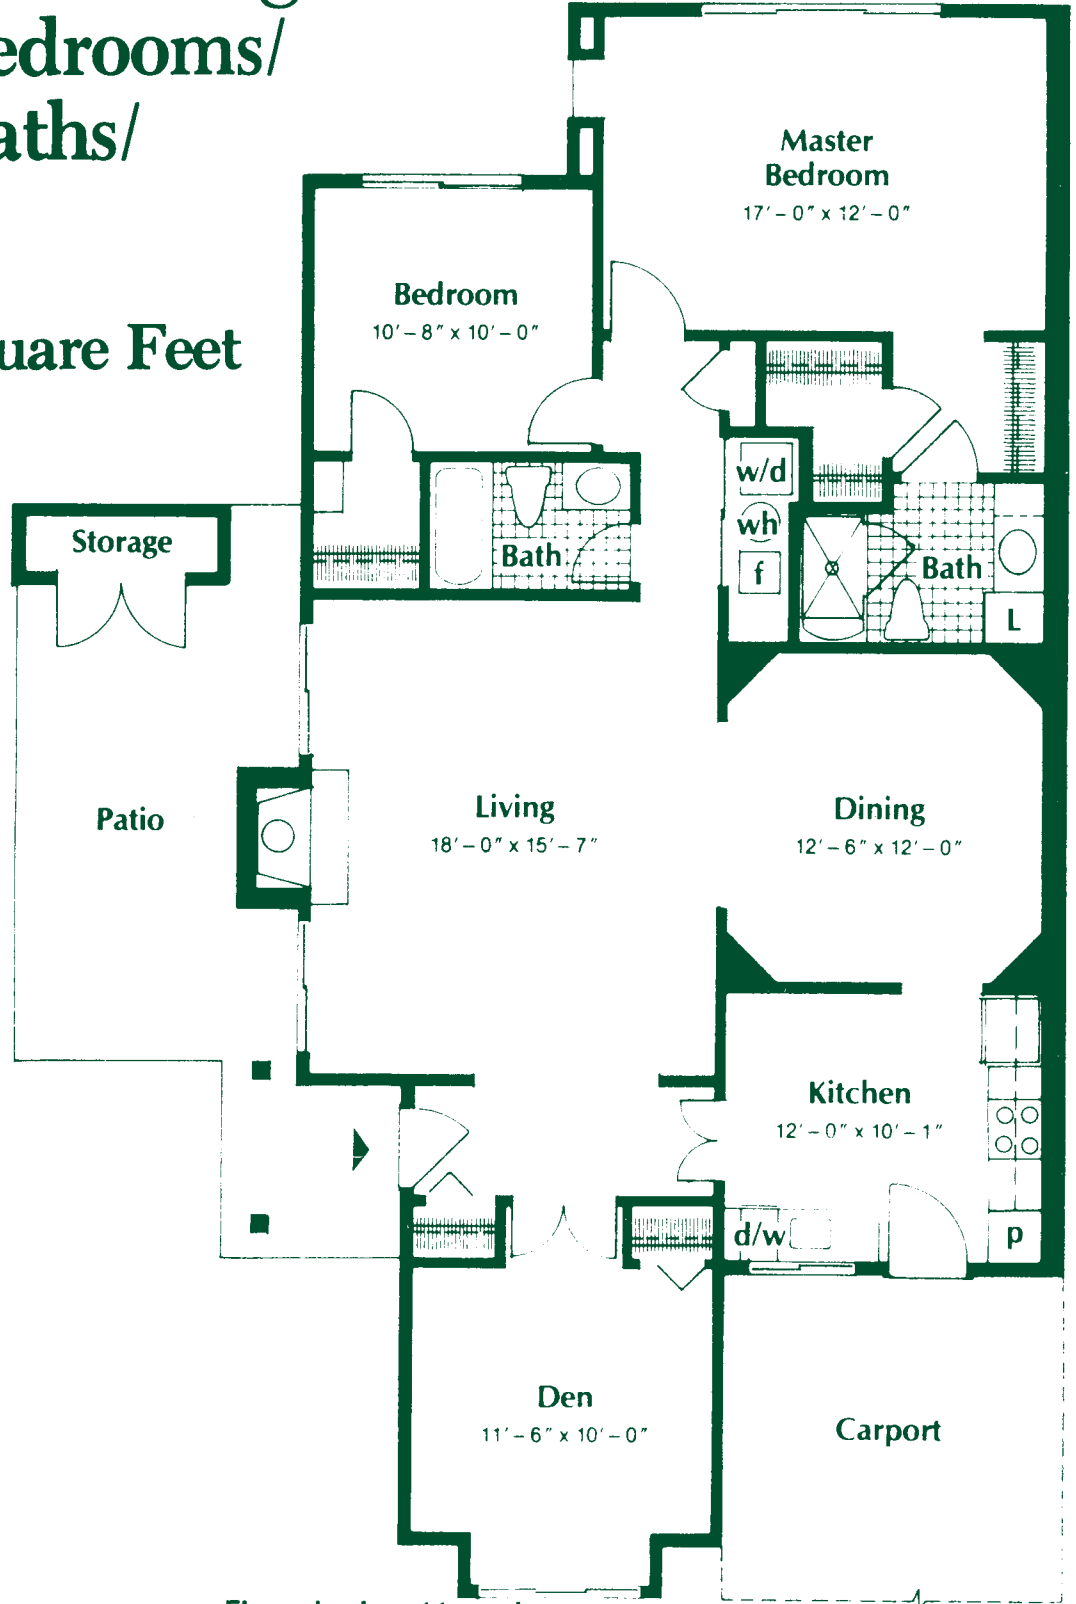

## Plan N – Three Bedrooms/Two Baths 1,500 Square Feet

Floor plan is not to scale.

The Fairfax, 9140 Belvoir Woods Parkway, Fort Belvoir, Virginia 22060-2703  
703-799-1200

# The Fairfax

Plan P - Cottage

Two Bedrooms/  
Two Baths

1,140 Square Feet

Floor plan is not to scale.

The Fairfax, 9140 Belvoir Woods Parkway, Fort Belvoir, Virginia 22060-2703  
703-799-1200

# The Fairfax

Plan R – Cottage  
Two Bedrooms/  
Two Baths/  
Den

1,358 Square Feet

Floor plan is not to scale.

The Fairfax, 9140 Belvoir Woods Parkway, Fort Belvoir, Virginia 22060-2703  
703-799-1200