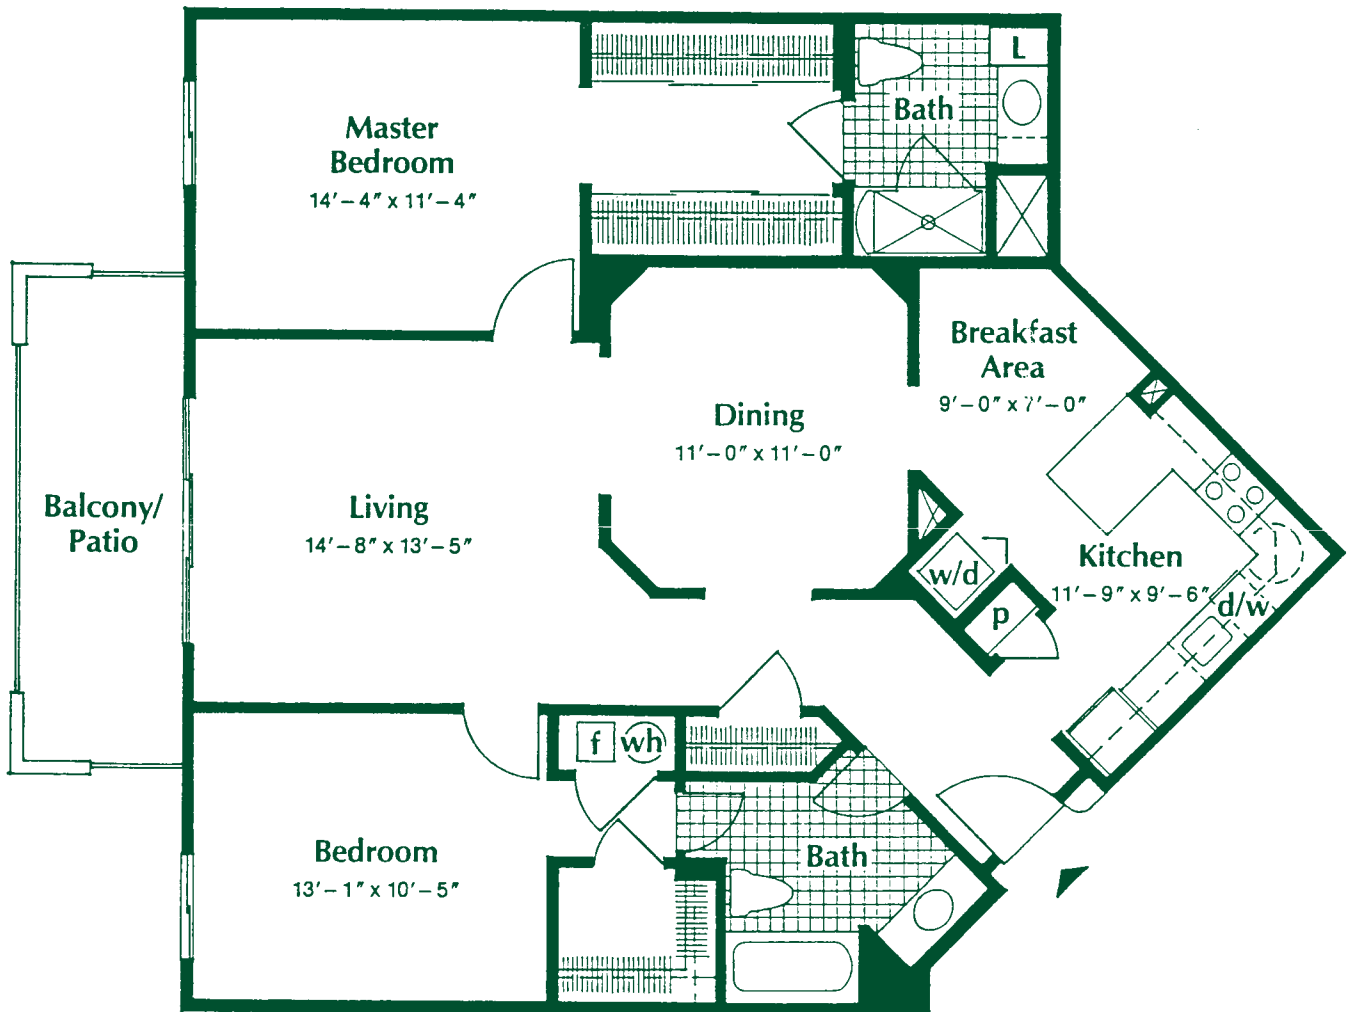

## Plan J - Two Bedrooms/Two Baths 1,189 Square Feet

Floor plan is not to scale.

The Fairfax, 9140 Belvoir Woods Parkway, Fort Belvoir, Virginia 22060-2703  
703-799-1200

## Plan K – Two Bedrooms/Two Baths 1,152 Square Feet

Floor plan is not to scale.

The Fairfax, 9140 Belvoir Woods Parkway, Fort Belvoir, Virginia 22060-2703  
703-799-1200

## Plan L - Two Bedrooms/Two Baths 1,205 Square Feet

Floor plan is not to scale.

The Fairfax, 9140 Belvoir Woods Parkway, Fort Belvoir, Virginia 22060-2703  
703-799-1200