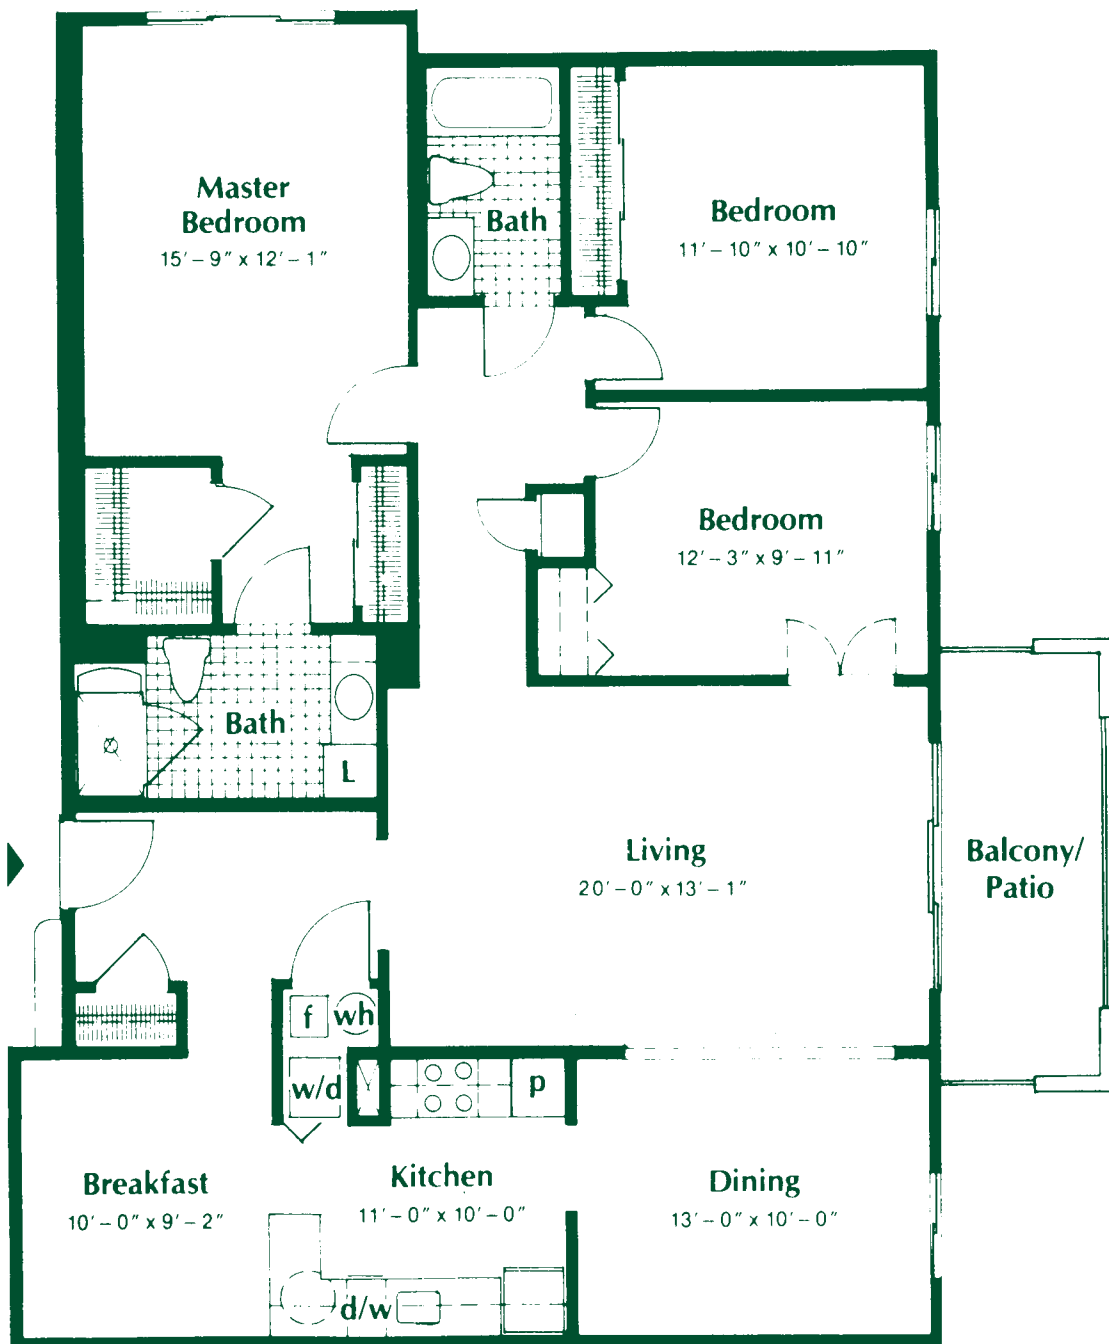

## Plan L - Two Bedrooms/Two Baths 1,205 Square Feet

Floor plan is not to scale.

The Fairfax, 9140 Belvoir Woods Parkway, Fort Belvoir, Virginia 22060-2703  
703-799-1200

## Plan M - Two Bedrooms/ Two Baths/Den 1,402 Square Feet

Floor plan is not to scale.

The Fairfax, 9140 Belvoir Woods Parkway, Fort Belvoir, Virginia 22060-2703  
703-799-1200

## Plan N – Three Bedrooms/Two Baths 1,500 Square Feet

Floor plan is not to scale.

The Fairfax, 9140 Belvoir Woods Parkway, Fort Belvoir, Virginia 22060-2703  
703-799-1200