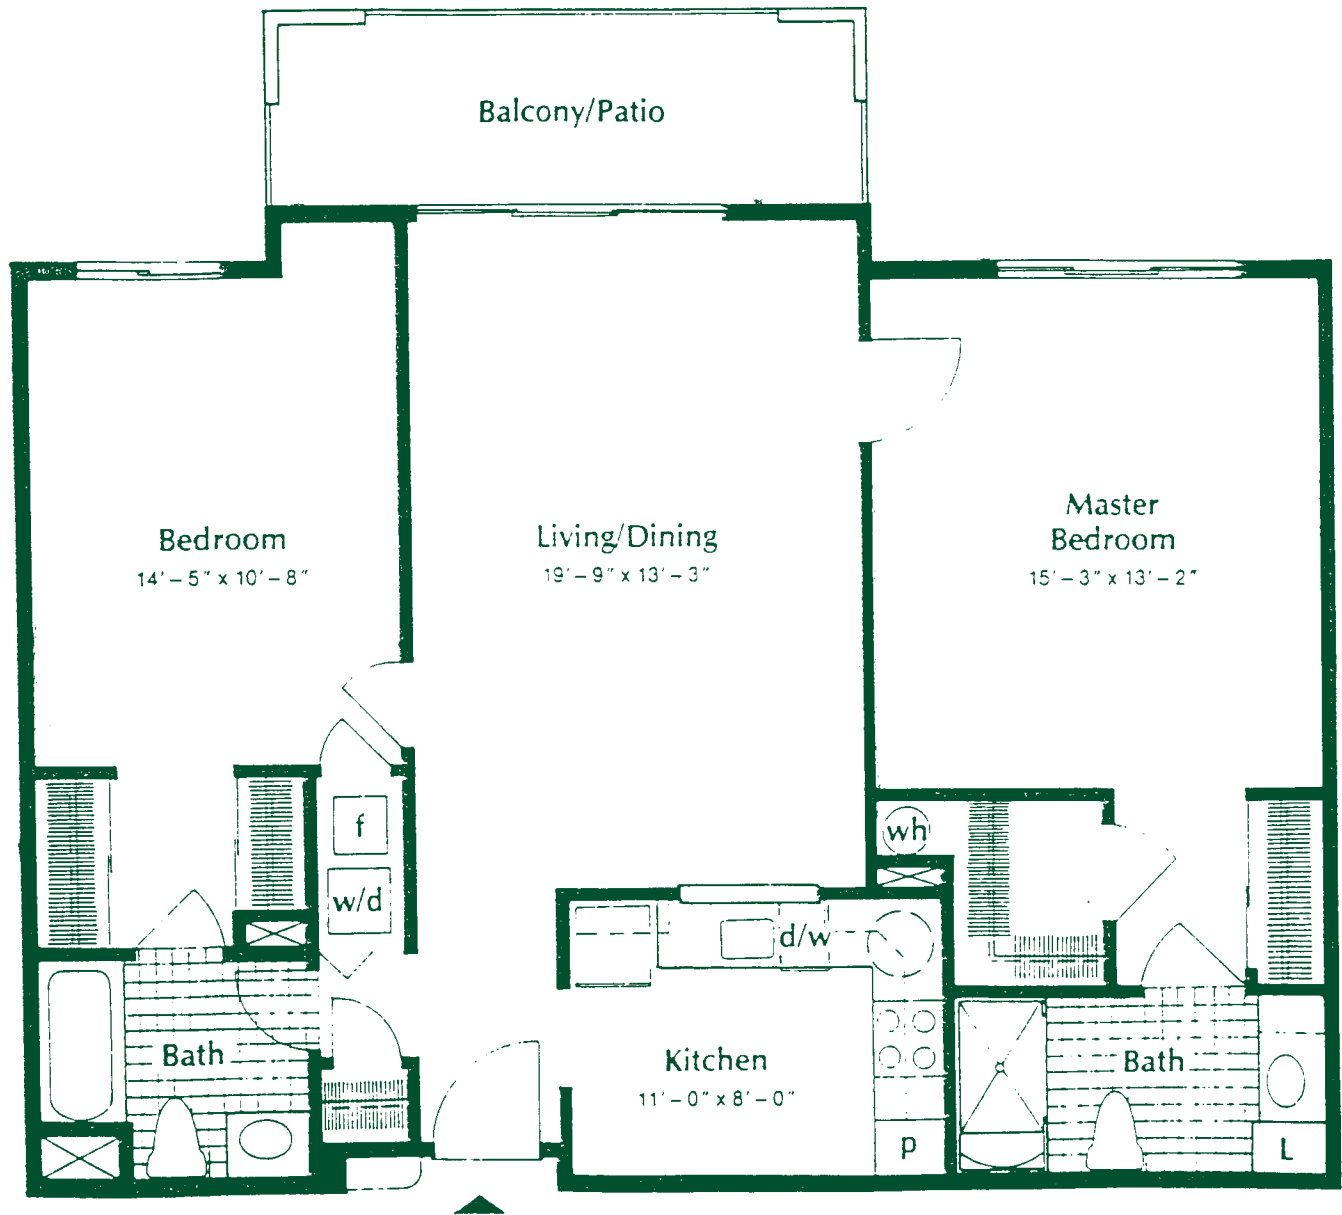

## Plan G – Two Bedrooms/Two Baths 1,109 Square Feet

Floor plan is not to scale.

The Fairfax, 9140 Belvoir Woods Parkway, Fort Belvoir, Virginia 22060-2703  
703-799-1200

## Plan G-1 - Two Bedrooms/Two Baths 1,175 Square Feet

Floor plan is not to scale.

The Fairfax, 9140 Belvoir Woods Parkway, Fort Belvoir, Virginia 22060-2703  
703-799-1200

# The Fairfax

## Plan H - Two Bedrooms/Two Baths 1,039 Square Feet

Floor plan is not to scale.

The Fairfax, 9140 Belvoir Woods Parkway, Fort Belvoir, Virginia 22060-2703  
703-799-1200