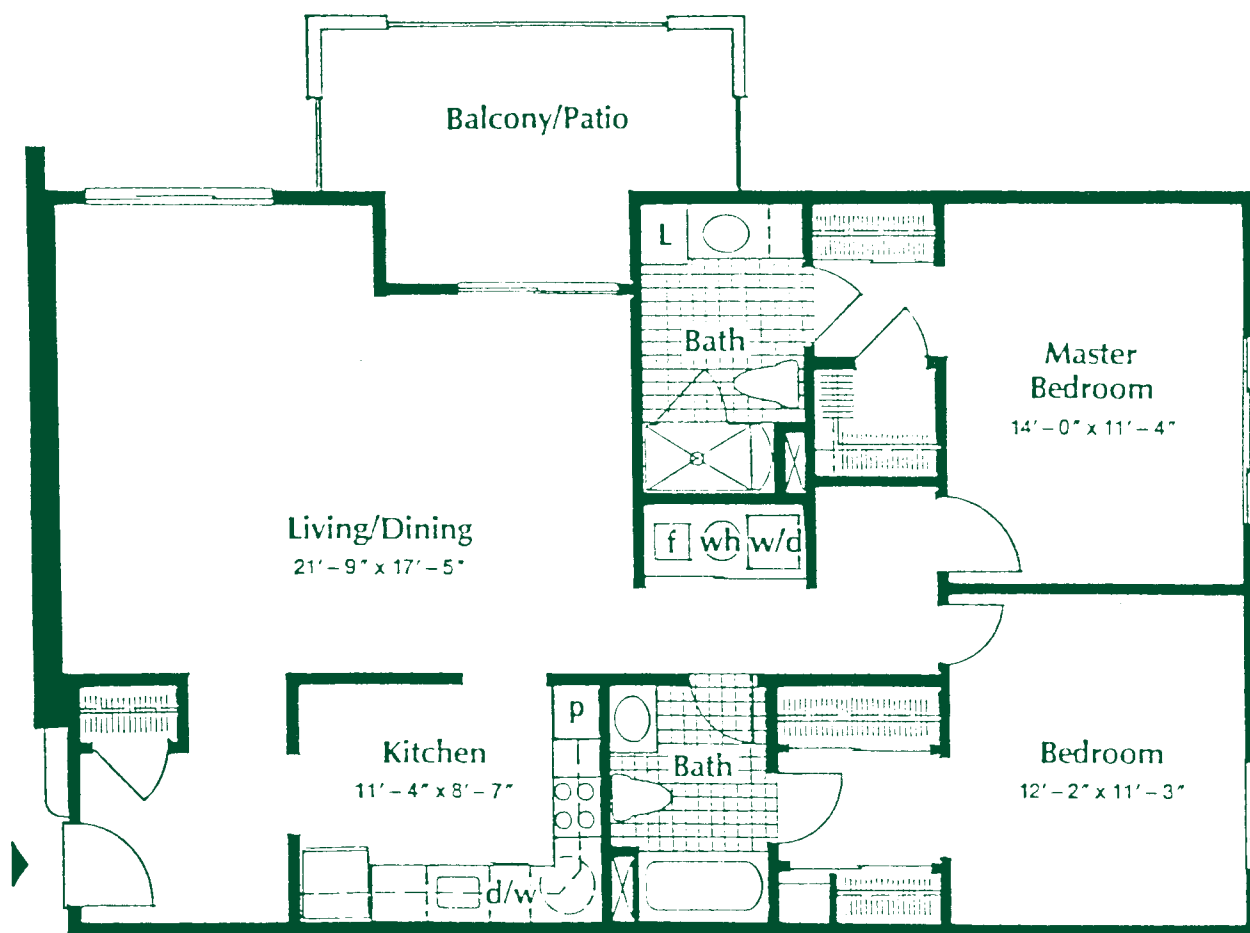

## Plan H - Two Bedrooms/Two Baths 1,039 Square Feet

Floor plan is not to scale.

The Fairfax, 9140 Belvoir Woods Parkway, Fort Belvoir, Virginia 22060-2703  
703-799-1200

## Plan J - Two Bedrooms/Two Baths 1,189 Square Feet

Floor plan is not to scale.

The Fairfax, 9140 Belvoir Woods Parkway, Fort Belvoir, Virginia 22060-2703  
703-799-1200

## Plan K – Two Bedrooms/Two Baths 1,152 Square Feet

Floor plan is not to scale.

The Fairfax, 9140 Belvoir Woods Parkway, Fort Belvoir, Virginia 22060-2703  
703-799-1200