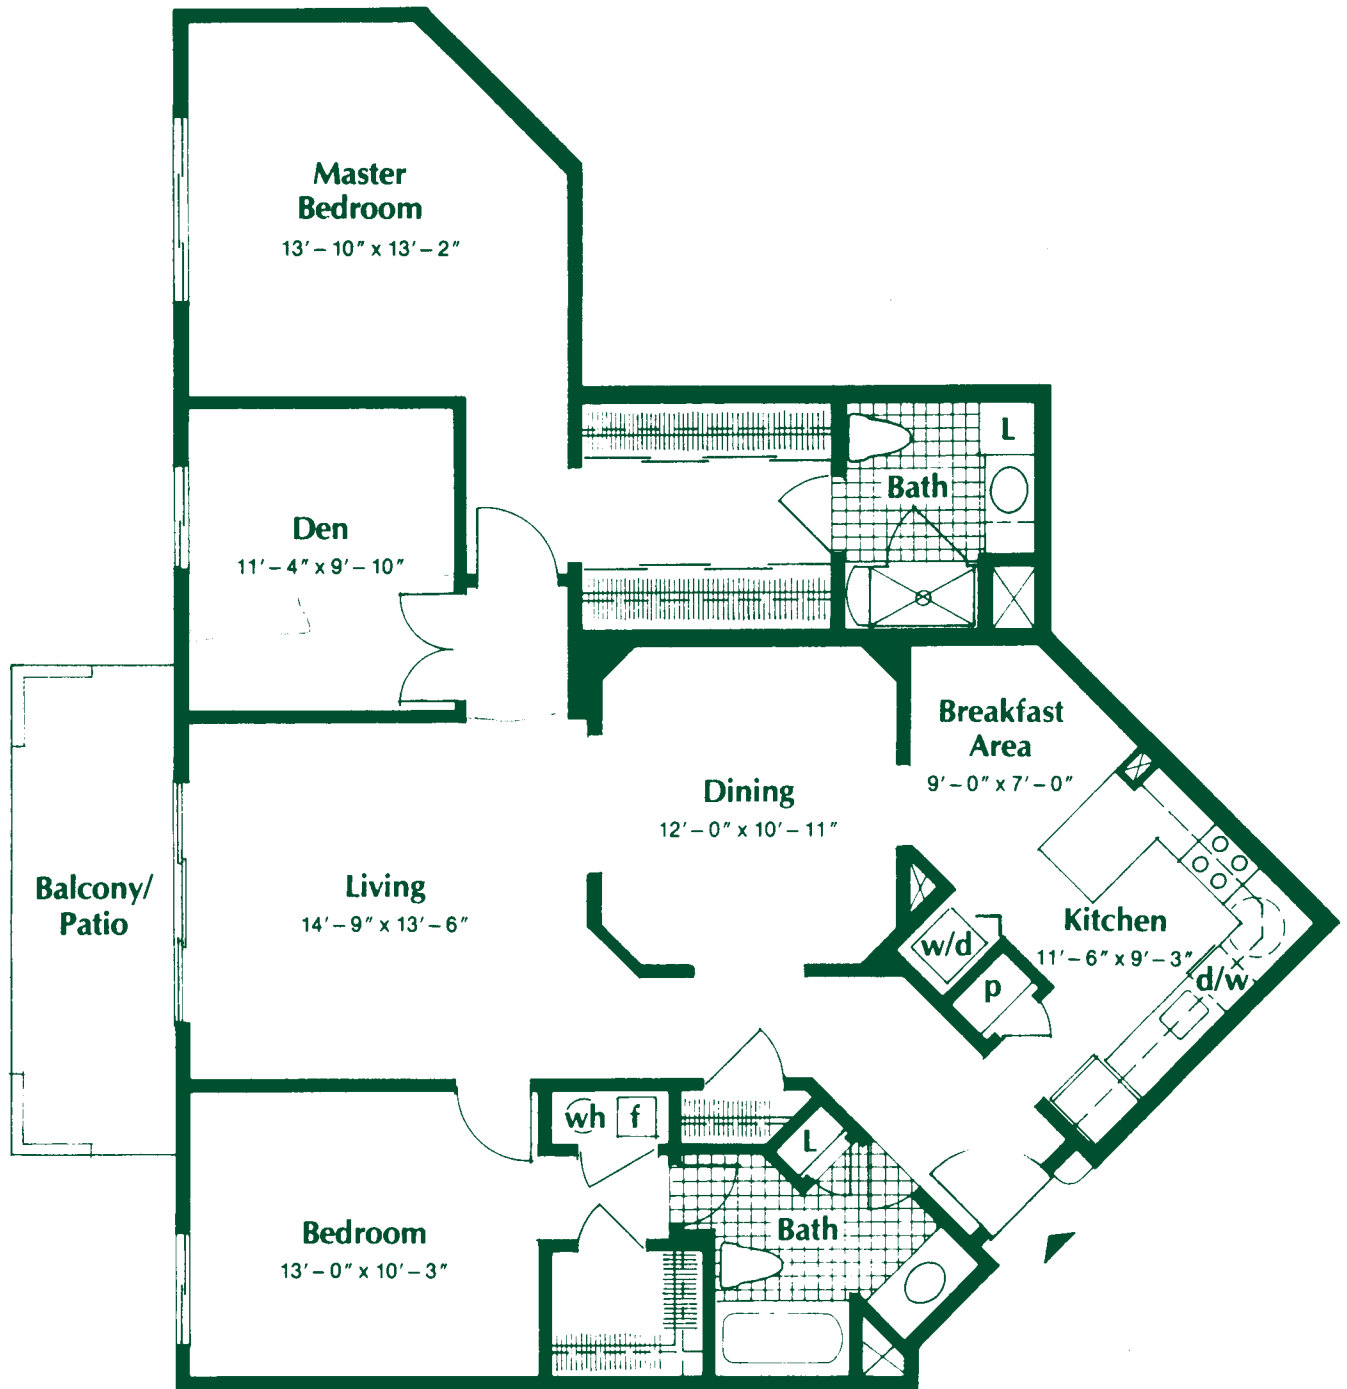

## Plan K – Two Bedrooms/Two Baths 1,152 Square Feet

Floor plan is not to scale.

The Fairfax, 9140 Belvoir Woods Parkway, Fort Belvoir, Virginia 22060-2703  
703-799-1200

## Plan L - Two Bedrooms/Two Baths 1,205 Square Feet

Floor plan is not to scale.

The Fairfax, 9140 Belvoir Woods Parkway, Fort Belvoir, Virginia 22060-2703  
703-799-1200

## Plan M - Two Bedrooms/ Two Baths/Den 1,402 Square Feet

Floor plan is not to scale.

The Fairfax, 9140 Belvoir Woods Parkway, Fort Belvoir, Virginia 22060-2703  
703-799-1200